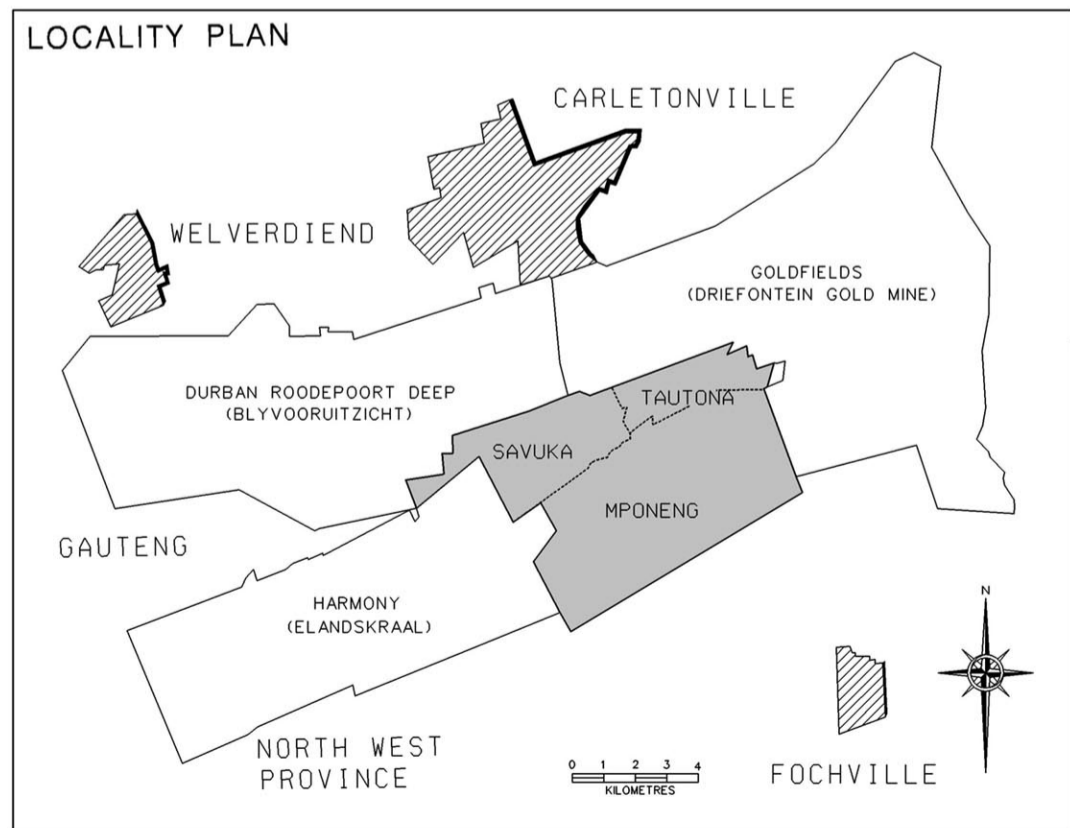

DRIEFONTEIN CONSOLIDATED LIMITED

DRIEFONTEIN CONSOLIDATED LIMITED

BLOCK 1C11
MINERAL RIGHTS BOUGHT

BLYVOORUITZICHT GOLD MINE

TAUTONA MINE

GAUTENG PROVINCE
NORTH WEST PROVINCE

SAVUKA MINE

MPONENG MINE

DORNFONTEIN 118 IQ

ELANDSKRAAL
MINE

PERMISSION TO MINE GRANTED TO
RANDFONTEIN MINING AUTHORIZATION
IN RESPECT OF VENTERSDORP
CONTACT REEF

REFERENCE	
Haulages	
Cross-cuts	
Development and Stopping	
Ventersdorp Contact Reef	
Measured Resource	
Indicated Resource	
Inferred Resource	
Lease Boundaries	
Inter - Mine Boundaries	
Provincial Boundaries	
Boreholes	
Dykes	
Fault Loss	
Sub Outcrop	

ANGLOGOLD ASHANTI
Ventersdorp Contact Reef
Savuka, TauTona and
Mponeng Mine

Plan of underground workings as at 31 December 2005
SCALE 1 : 30 000